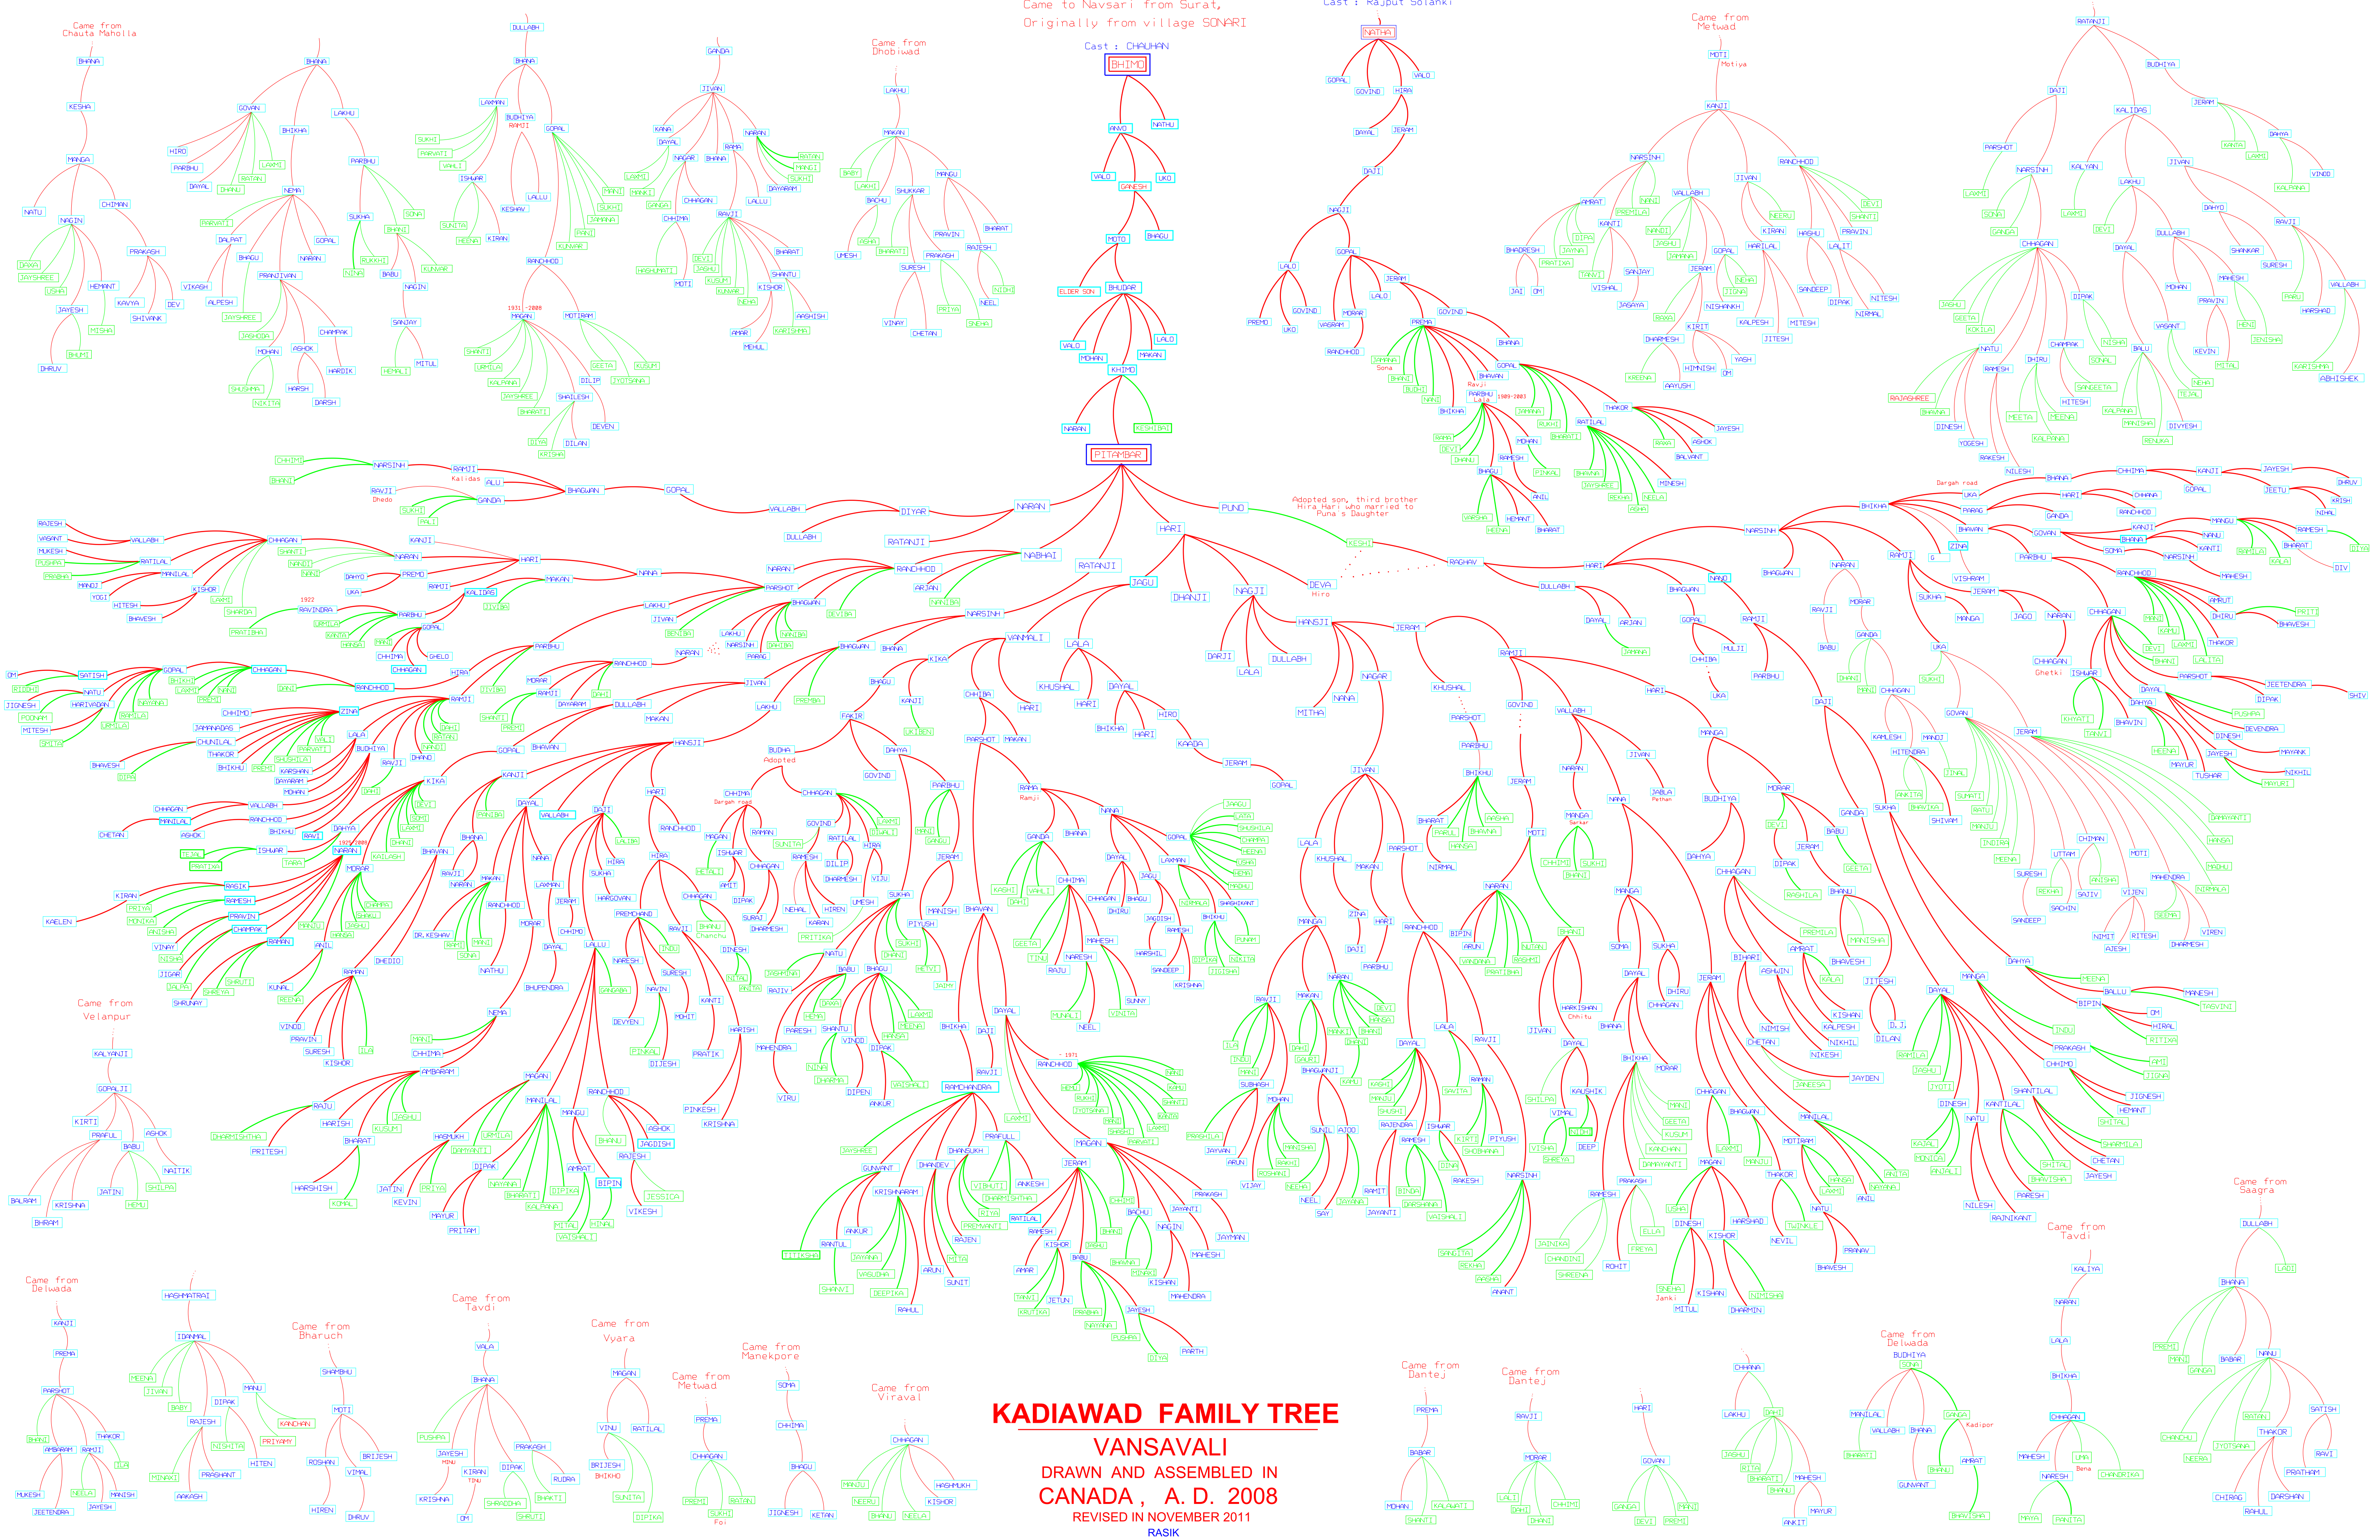

Came to Navsari from Surat,
Originally from village SONARI

Cast : Rajput Solanki

Cast : CHALHAN

Came from Metwad

KADIWADI FAMILY TREE
VANSAVALI
 DRAWN AND ASSEMBLED IN
 CANADA, A. D. 2008
 REVISED IN NOVEMBER 2011
 RASIK